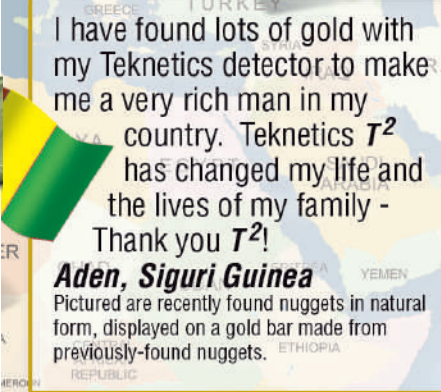

Another rare coin found with the **T²**. It's a coin of Edward the Confessor, A.D. 1042/1066. The mint Exeter by Hunnawine is what makes this coin so rare.
Brian Cavill, UK

Gold treasure found north of Paris using the **T²**!

Gold and silver jewelry found with the **Omega** on the beach.
Filipe M., Brazil

DISCOVER Y

OF TREASURE HUNTING

50 gold rings found in one hole (in the woods of Berlin) with my **Delta**.
Arne Thomson, Germany

I found all of these coins and artifacts in one day of hunting with my Teknetics **T²**. Its ability to find things at old structures with lots of iron makes it the best detector ever.
Mikhail, Russia

Silver coins from 3rd century BC, from King Audoleon. Found with a Teknetics **G²**.
Aleksandar, Macedonia

Hunting an old gold prospecting area in the Altai Mountains in eastern China I found these ancient artifacts with my Teknetics **T²** detector along with some nice gold nuggets (not pictured).
Mike, China