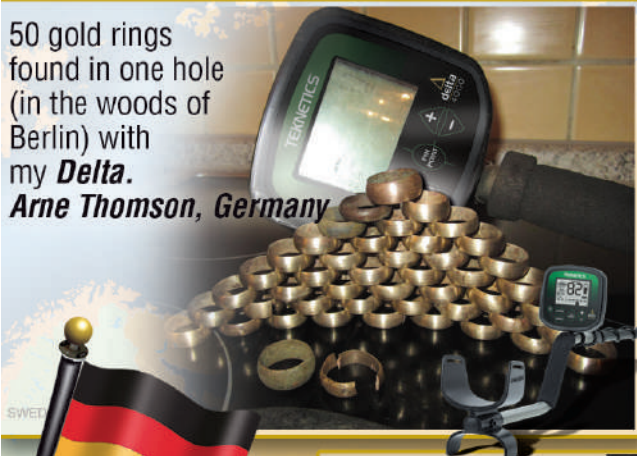

Silver coins from 3rd century BC, from King Audoleon. Found with a Teknetics **G²**.
Aleksandar, Macedonia

OF TREASURE HUNTING

50 gold rings found in one hole (in the woods of Berlin) with my **Delta**.
Arne Thomson, Germany